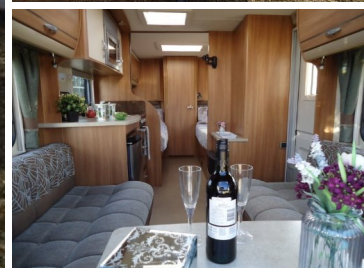

Length: 5608mm

Unladen Weight: 1451kg

Elite Caravans

Northampton Road

Blisworth

Northampton

Northamptonshire, NN7 3DW

ALLOY WHEELS

Buy With Confidence. Established Over 65 Years. Prices That Cannot Be Beaten. All Caravans On Sale Are Cris Checked. Fully Serviced By Our NCC Approved Workshop, All Caravans Warranted From 3-6-12 Months Depending on Age. Comprehensive Hand Over. Family Run Business. Our Aim is to Please. This 2012 Swift Challenger 565 SR is in Excellent Condition Comes Fully Serviced with 6 Months Warranty Cris Registered. Includes Powertouch Motor Mover, Battery, Mains Lead and a Step TO AVOID DISAPPOINTMENT DUE TO COVID-19 PLEASE CALL AND MAKE AN APPOINTMENT CALL OLI 07717 411943 or GARY 07802 606730

Call:01604 858331 | www.elitecaravans.co.uk